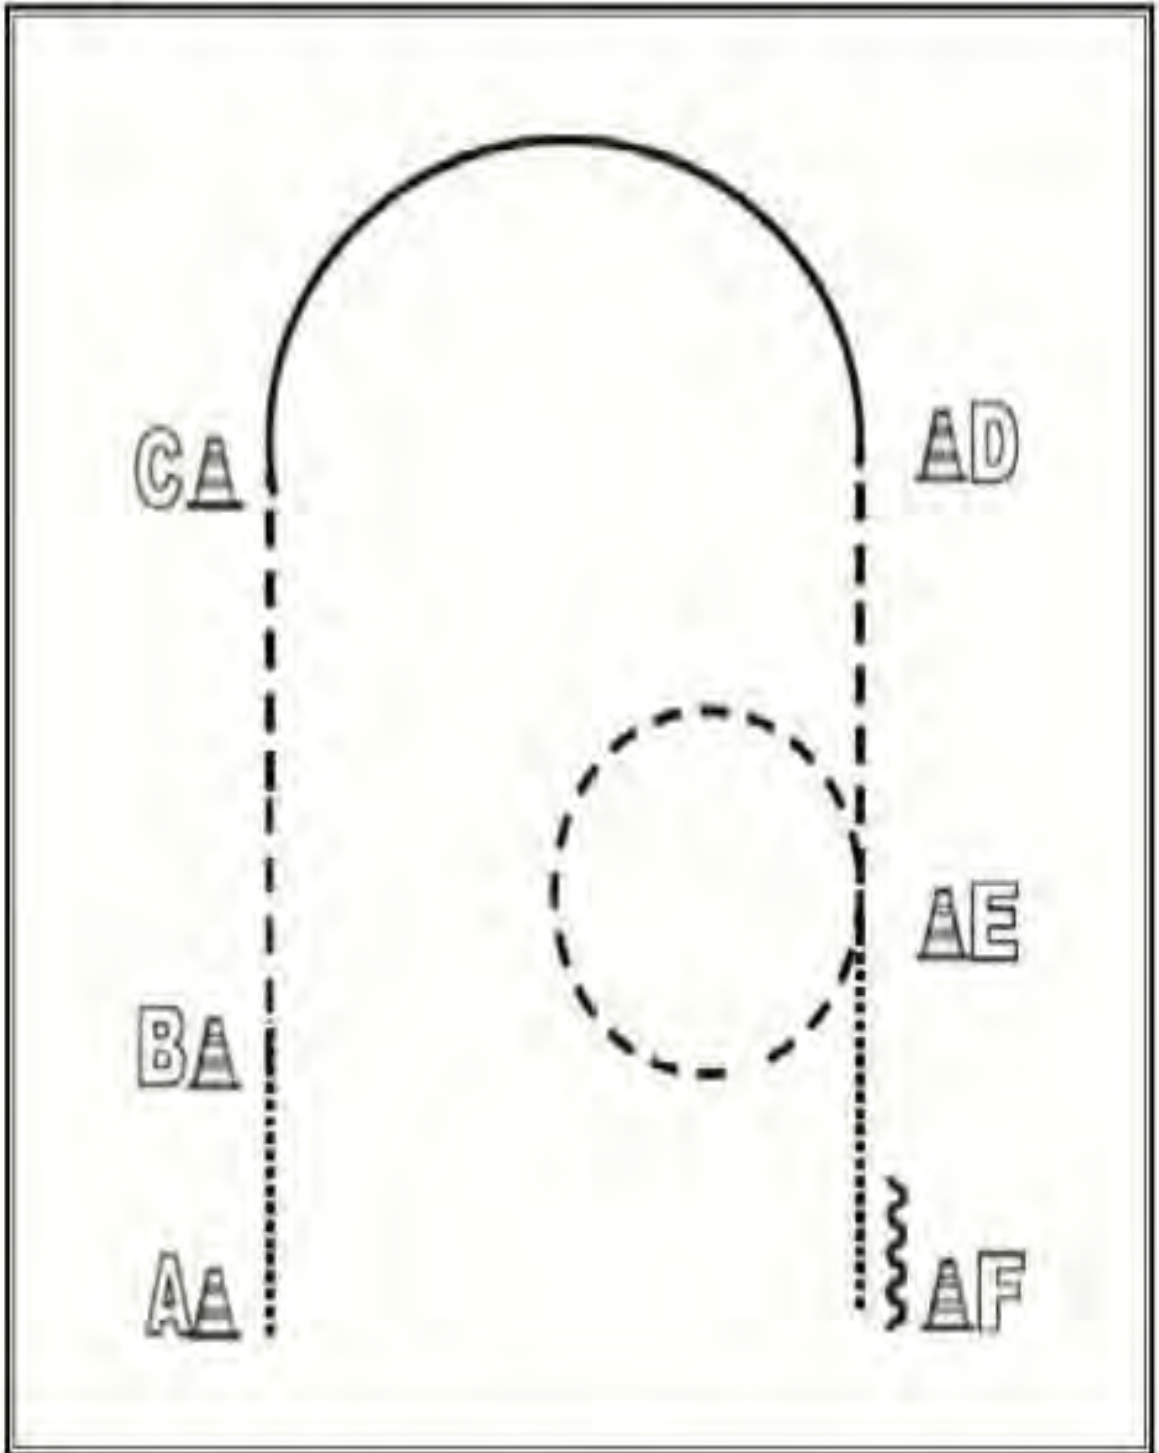

EWU-Turnier Auerbach/Saaß

06. bis 07. Mai

Westernhorsemanship

WHS LK 5 A/B

Sonntag 07.05.2017

1. Beginnend bei A im Schritt bis B, bei B antraben bis C
2. Bei C rechts angaloppieren bis D, bei D durchparieren zum Trab bis E
3. Bei E eine Jog-Volte rechts, dann Schritt bis F. Bei F anhalten und mind. 1 Pferdelänge rückwärts richten.
4. Im Schritt zurück in den Warm-Up-Bereich.