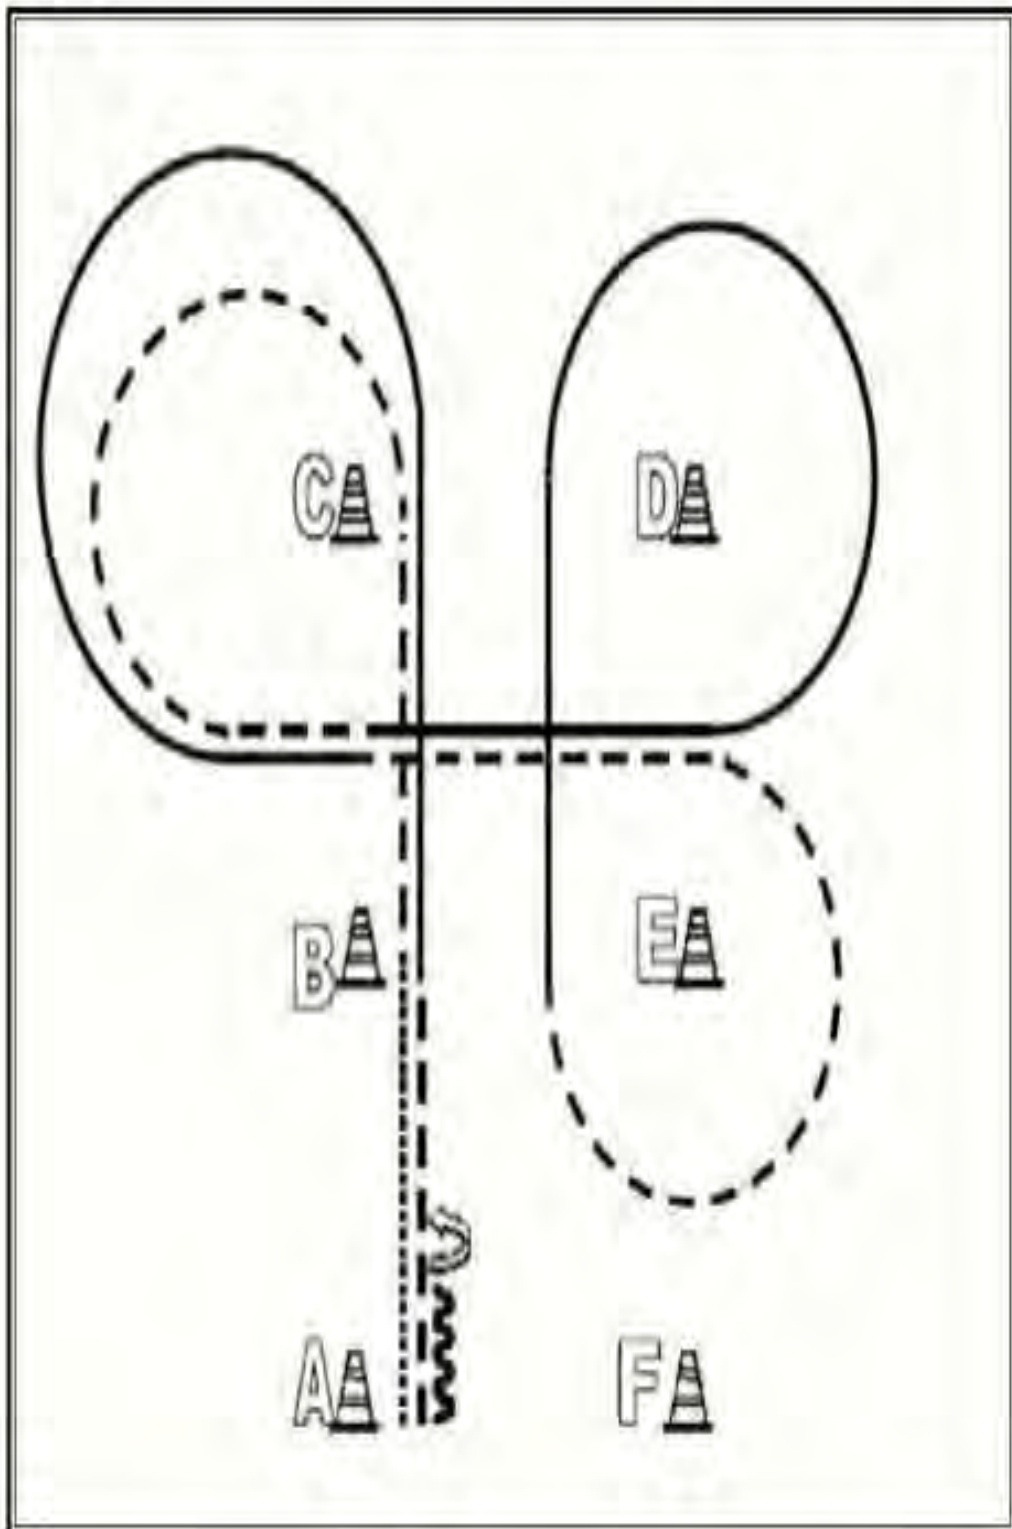

EWU-Turnier Auerbach/Saaß

06. bis 07. Mai

Westernhorsemanship

WHS LK 1/2 A/B

Sonntag 07.05.2017

1. Von A nach B Walk
  Von B nach C Jog
  Jog Volte um C
2. Zwischen B/C Lope links und weiter zu D
  Lope-Volte um D und weiter zu E
  Bei E Jog und Jog-Volte um E und weiter bis zwischen B/C
3. Bei C Lope rechts und Volte um C
  Lope bis B, Bei B Jog und weiter bis A
  Bei A anhalten, rückwärtsrichten, 300° HHW links

	Back Up
	Walk
	Jog
	Lope
	Wechsel