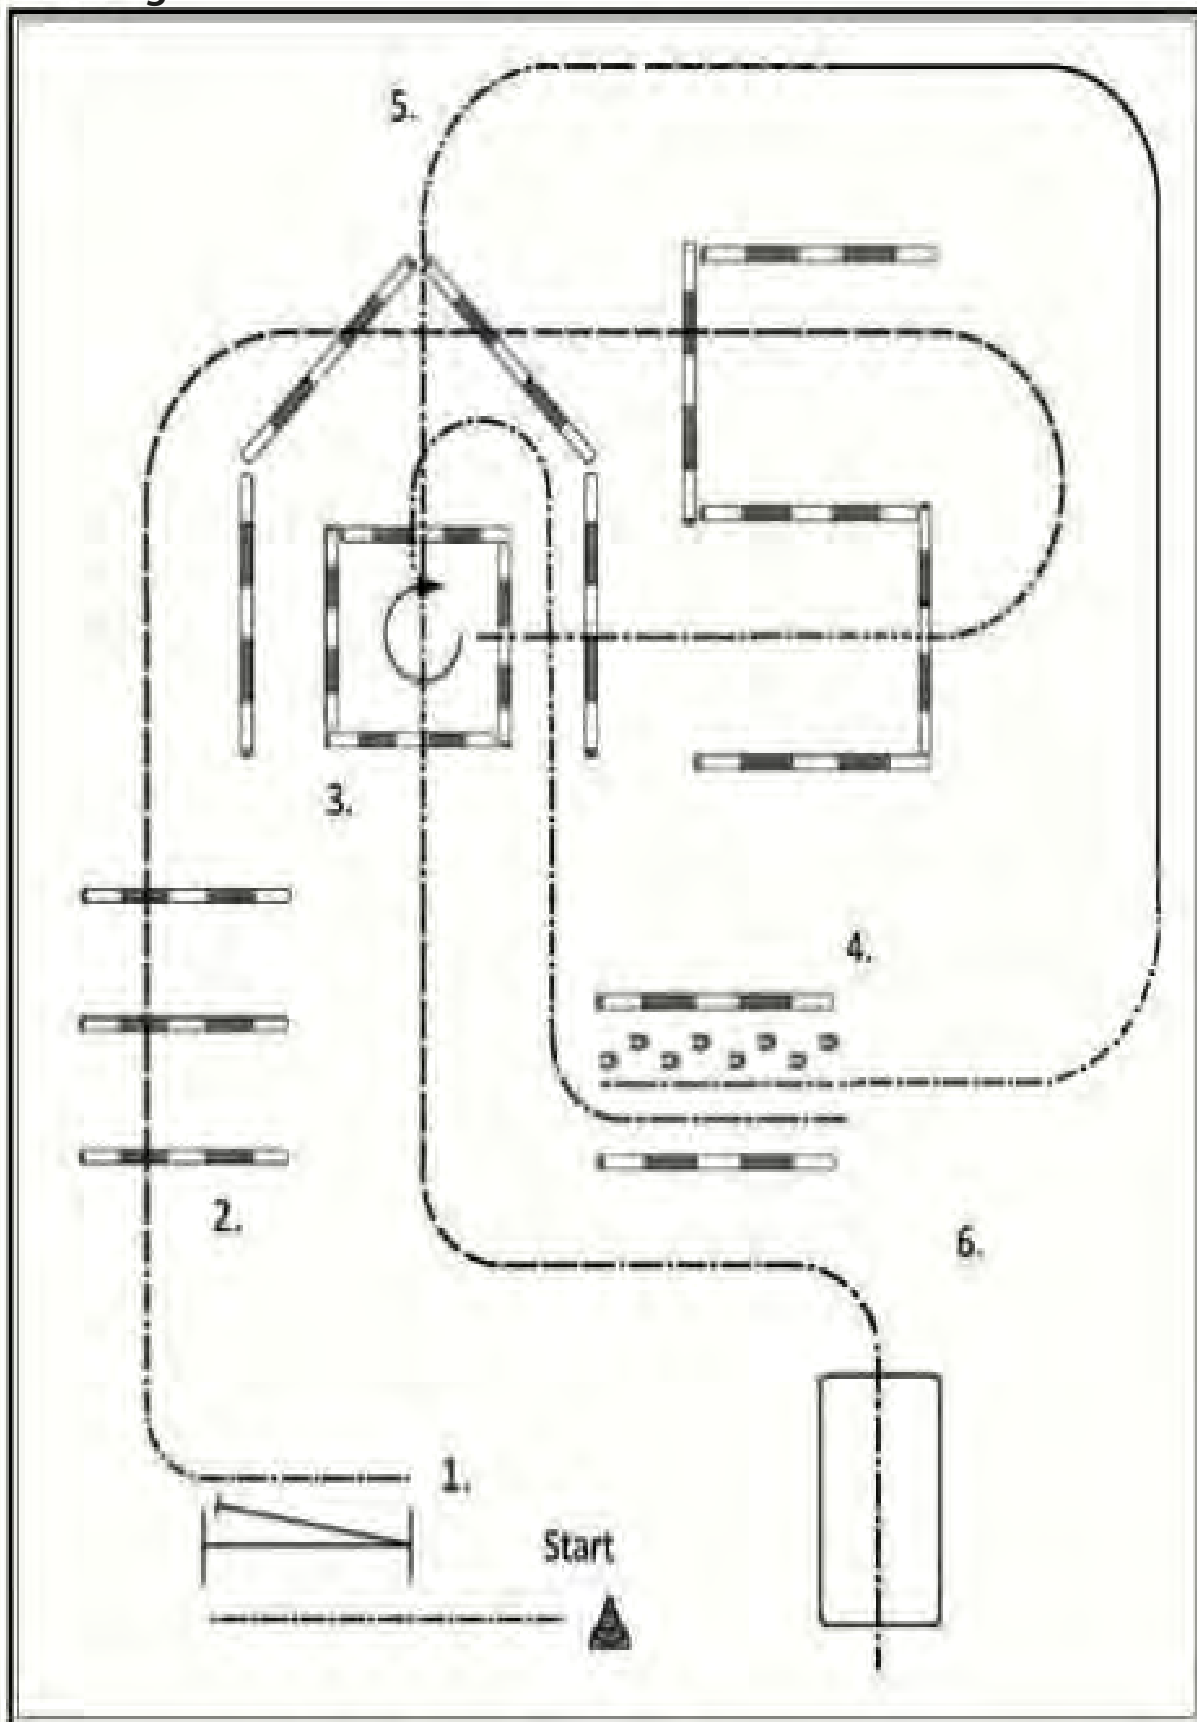

EWU-Turnier Auerbach/Saaß

06. bis 07. Mai

Trail

LK 4/5 A/B TH

Samstag 06.05.2017

----- Walk

----- Jog

----- Lope

⊖ ⊖ ⊖ ⊖ ⊖ ⊖ ⊖ ⊖ Back

↑ ↑ ⇨ ↑ Sidepass

1. Work gate

2. Jog over poles

3. Walk over, walk in, turn right 90°

4. Walk, walk in, back up and walk out

5. Lope and walk over poles

6. Walk over bridge